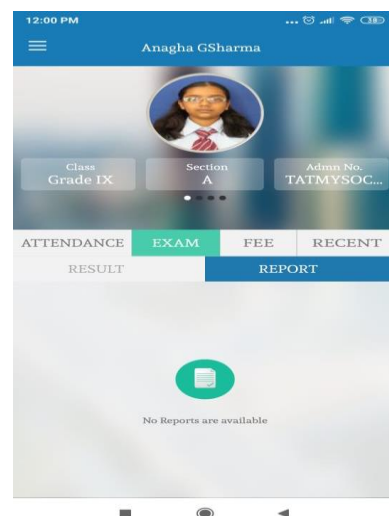

# RYAN INTERNATIONAL ACADEMY - SARJAPUR

**Circular no.:021**

**Dear Parents,**

The process to view the report card on Never kip Parent Portal and App:

**Parent Portal:**

- Parent has to click on Academic Tab on left side and select 22-23 AY

**Reference screenshot:**

**Mobile App:**

- Parent need to select Student profile option
- Select Exam Tab
- Select Report option

**Reference Screenshot**

Regards,  
RIAS- Team