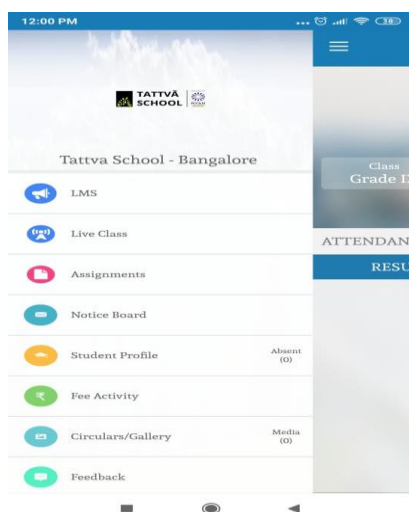

# RYAN INTERNATIONAL ACADEMY - SARJAPUR

**Circular no.:021**

**Dear Parents,**

The process to view the report card on Never kip Parent Portal and App:

**Parent Portal:**

- Parent has to click on Academic Tab on left side and select 22-23 AY

**Reference screenshot:**

**Mobile App:**

- Parent need to select Student profile option
- Select Exam Tab
- Select Report option

**Reference Screenshot**

Regards,  
RIAS- Team